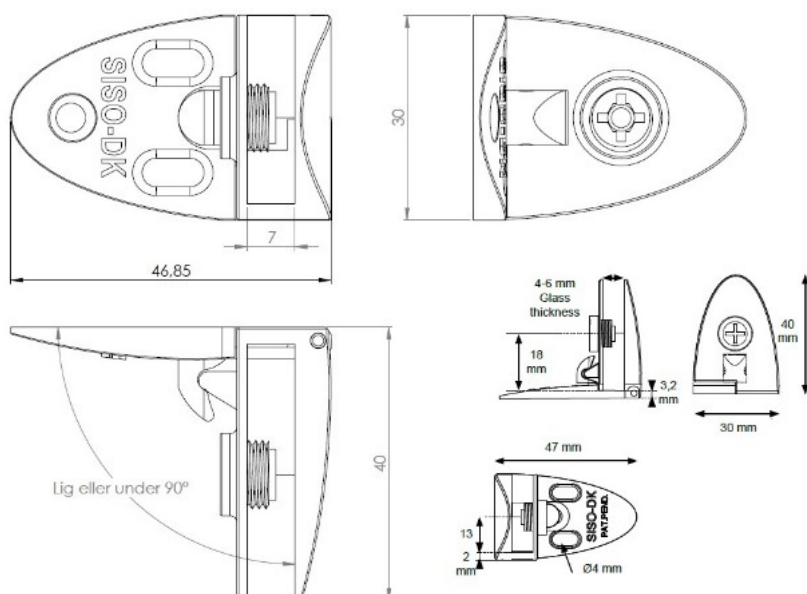

PRODUCT SHEET

Description:

Glass Door Hinge "Badge" Top+Bottom, Alu, Inset Doors, F/ Glass Thickness 4-6mm. 1 Zamak Screw W/PVC Tip & 1 Zamak, Screw W/ø5x3,5mm Extension. Catch Made Of ABS Plastic

Item number:

15.06.201-0

Units	Box	Carton	HS Code	Barcode
Pair	12	120	8302100090	 5704866054485

SISO A/S

Mileparken 11
DK-2740 Skovlunde
Denmark
VAT: DK 24786013

Phone +45 45 830 900

www.siso.dk
siso@siso.dk

Danske Bank
Nytorv Branch
Copenhagen
SWIFT: DABADKKK

Account no.
4180 3112 112936
IBAN Account
DK7230003112112936